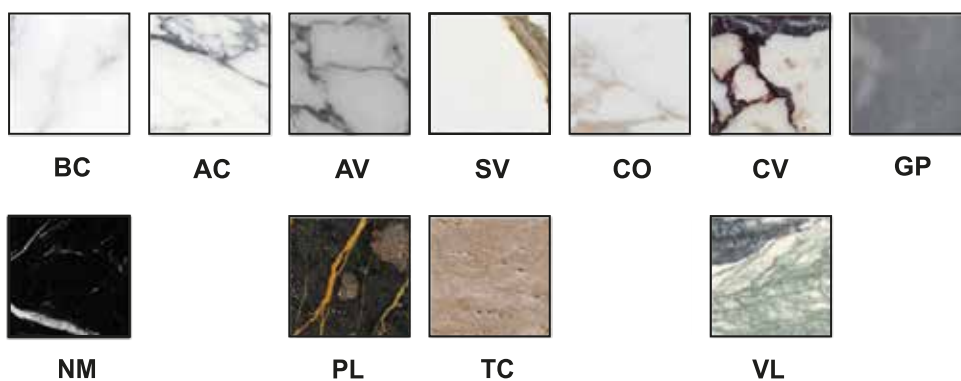

**Lavabo "Foglia" \ Leaf washbasin**

**Materiale \ Material:**

---

**Codice \ Code:** F14

---

**Finitura \ Finish:** Satinato \ Matte

---

**Dimensioni \ Dimensions:** 48x46x20 cm \ 18"x18"x8"